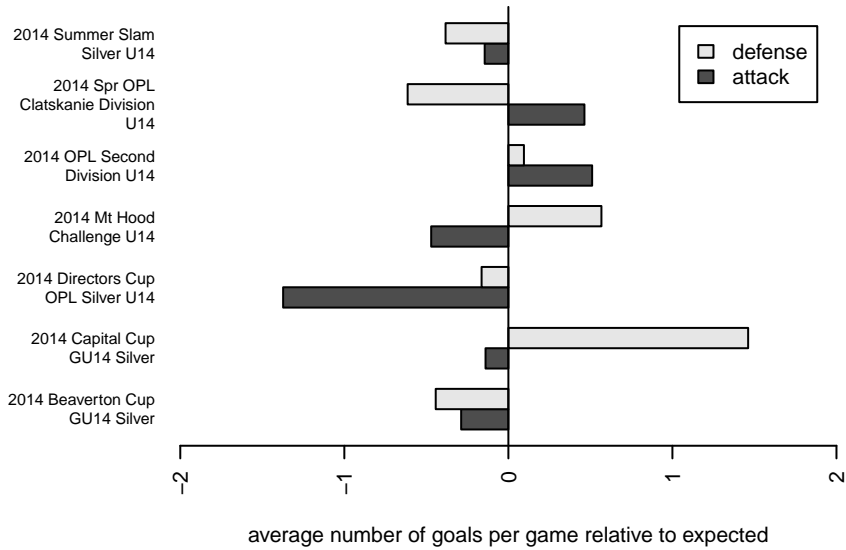

Venues played:
 2014 Capital Cup GU14 Silver
 2014 Beaverton Cup GU14 Silver
 2014 Mt Hood Challenge U14
 2014 Summer Slam Silver U14
 2014 OPL Second Division U14
 2014 Directors Cup OPL Silver U14
 2014 Spr OPL Clatskanie Division U14

**attack and defense variance (black dot)
relative to other teams
and top 10 in region**

**attack and defense rating
relative to others at age
and all opponents in last 13 months**

Performance relative to 13 month average