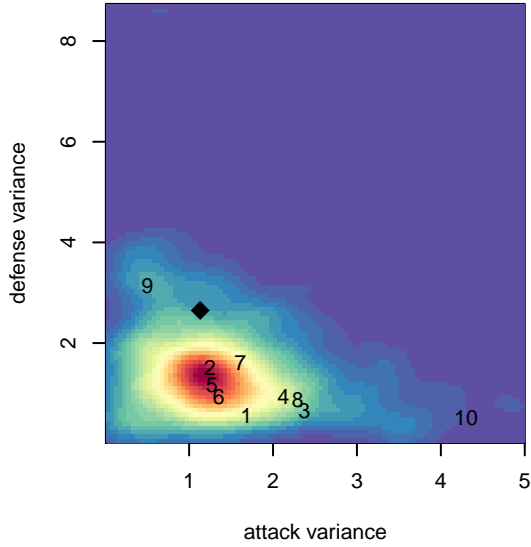

Thelo Kryptonite G00

Thelo United Futbol
 Milwaukie, OR
 G00 total strength=898
 attack=2.24 defense=0.88
 fall league = OPL 2nd Div U14
 spr league = Spr OPL Clatskanie Div U14

alt names used:
 TUF Kryptonite
 Thelo Kryptonite
 Thelo United FC Kryptonite
 Thelo Kryptonite
 Thelo United FC Kryptonite
 Thelo United FC Kryptonite
 Thelo United Futbol TUF Girls

Venues played:
 2014 Capital Cup GU14 Silver
 2014 Beaverton Cup GU14 Silver
 2014 Mt Hood Challenge U14
 2014 Summer Slam Silver U14
 2014 OPL Second Division U14
 2014 Directors Cup OPL Silver U14
 2014 Spr OPL Clatskanie Division U14

**attack and defense variance (black dot)
relative to other teams
and top 10 in region**

**attack and defense rating
relative to others at age
and all opponents in last 13 months**

Performance relative to 13 month average