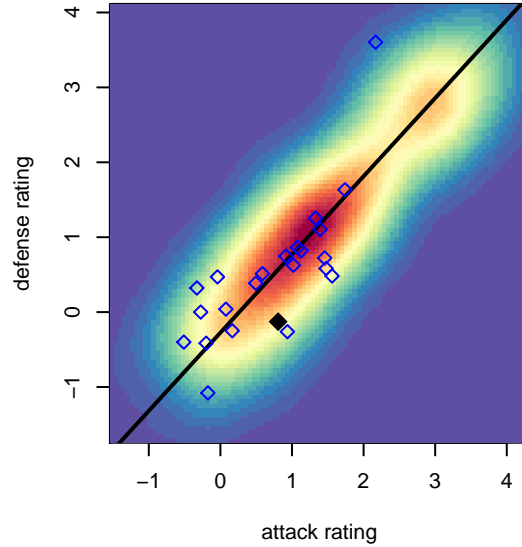

Thelo Kryptonite G00

Thelo United Futbol
 Milwaukie, OR
 G00 total strength=898
 attack=2.24 defense=0.88
 fall league = OPL 2nd Div U14
 spr league = Spr OPL Clatskanie Div U14

alt names used:
 TUF Kryptonite
 Thelo Kryptonite
 Thelo United FC Kryptonite
 Thelo Kryptonite
 Thelo United FC Kryptonite
 Thelo United FC Kryptonite
 Thelo United Futbol TUF Girls

Venues played:
 2014 Capital Cup GU14 Silver
 2014 Beaverton Cup GU14 Silver
 2014 Mt Hood Challenge U14
 2014 Summer Slam Silver U14
 2014 OPL Second Division U14
 2014 Directors Cup OPL Silver U14
 2014 Spr OPL Clatskanie Division U14

**attack and defense variance (black dot)
relative to other teams
and top 10 in region**

**attack and defense rating
relative to others at age
and all opponents in last 13 months**

Performance relative to 13 month average