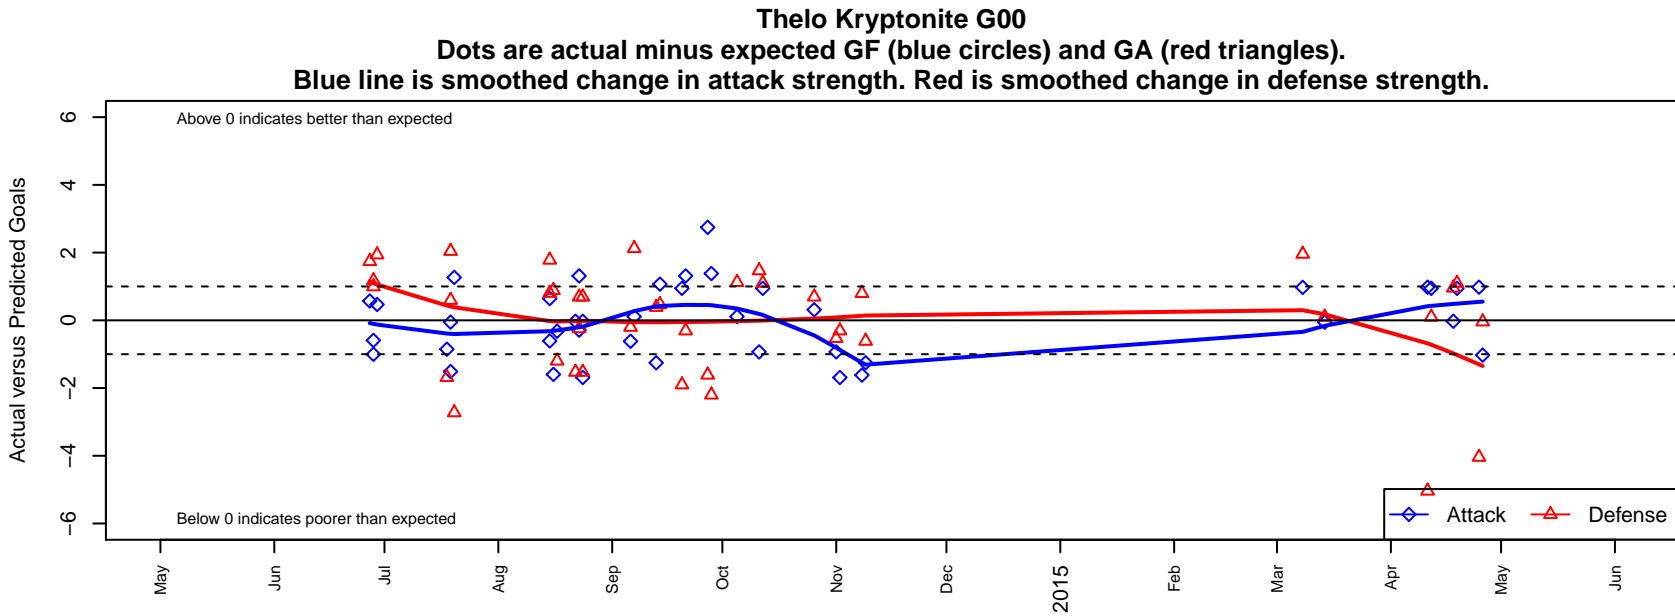

Thelo Kryptonite G00

Thelo United Futbol
 Milwaukie, OR
 G00 total strength=898
 attack=2.24 defense=0.88
 fall league = OPL 2nd Div U14
 spr league = Spr OPL Clatskanie Div U14

alt names used:
 TUF Kryptonite
 Thelo Kryptonite
 Thelo United FC Kryptonite
 Thelo Kryptonite
 Thelo United FC Kryptonite
 Thelo United FC Kryptonite
 Thelo United Futbol TUF Girls

**attack and defense variance (black dot)
relative to other teams
and top 10 in region**

**attack and defense rating
relative to others at age
and all opponents in last 13 months**

Performance relative to 13 month average