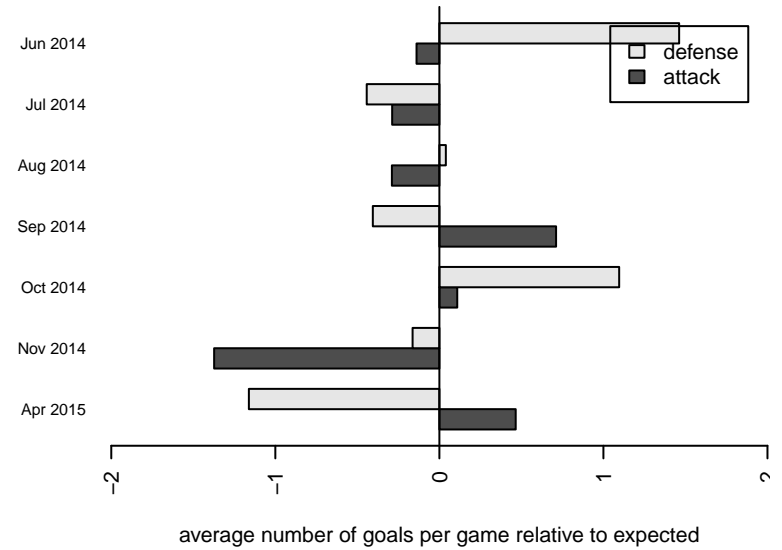

Performance relative to 13 month average