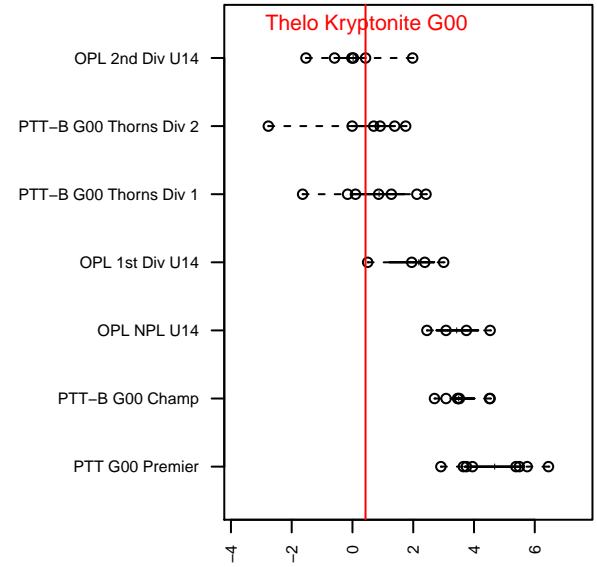

Thelo Kryptonite G00

Thelo United Futbol
 Milwaukie, OR
 G00 total strength=898
 attack=2.24 defense=0.88
 fall league = OPL 2nd Div U14
 spr league = Spr OPL Clatskanie Div U14

alt names used:
 TUF Kryptonite
 Thelo Kryptonite
 Thelo United FC Kryptonite
 Thelo Kryptonite
 Thelo United FC Kryptonite
 Thelo United FC Kryptonite
 Thelo United Futbol TUF Girls

Venues played:
 2014 Capital Cup GU14 Silver
 2014 Beaverton Cup GU14 Silver
 2014 Mt Hood Challenge U14
 2014 Summer Slam Silver U14
 2014 OPL Second Division U14
 2014 Directors Cup OPL Silver U14
 2014 Spr OPL Clatskanie Division U14

**attack and defense variance (black dot)
relative to other teams
and top 10 in region**

**attack and defense rating
relative to others at age
and all opponents in last 13 months**

Performance relative to 13 month average